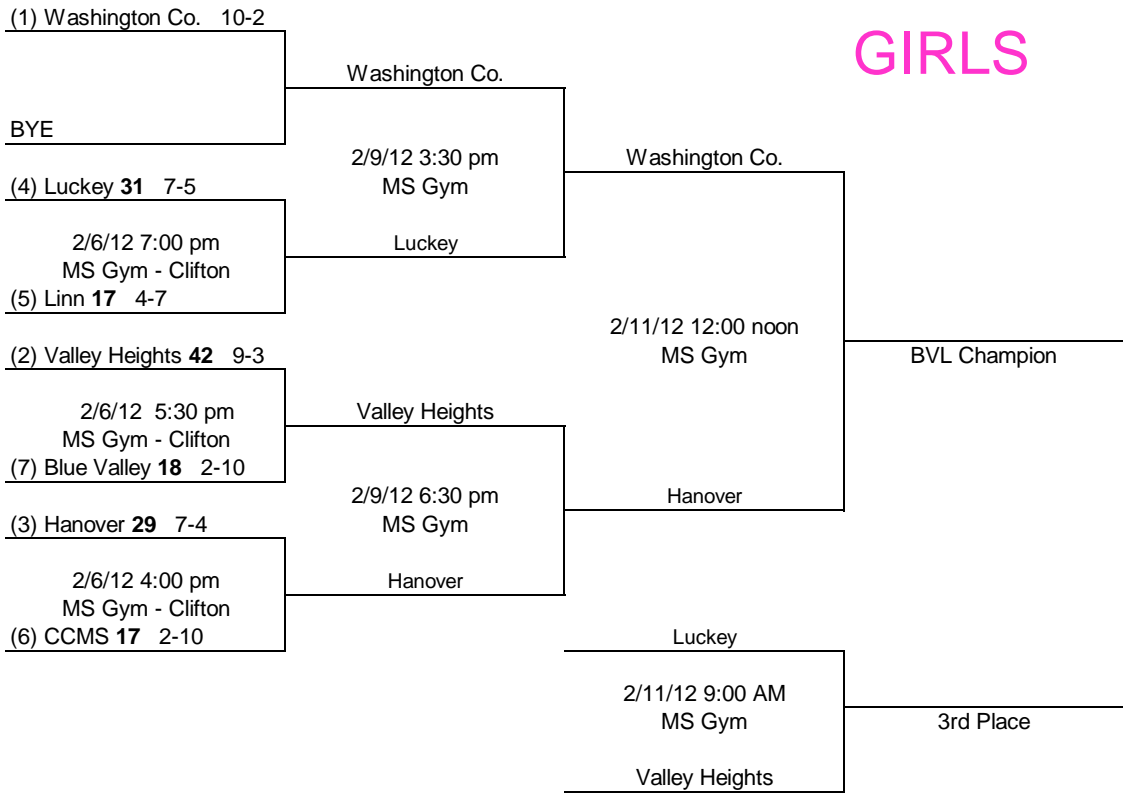

2012 BVL Jr. High Basketball Tournament  
 February 6, 9 and 11, 2012  
 CLIFTON-CLYDE MIDDLE SCHOOL

ADMISSION:  
 Adults - \$3, Students \$2

The first games of each evening will start at the time posted.  
 The remaining games for each day may start earlier than stated.

GIRLS

BOYS